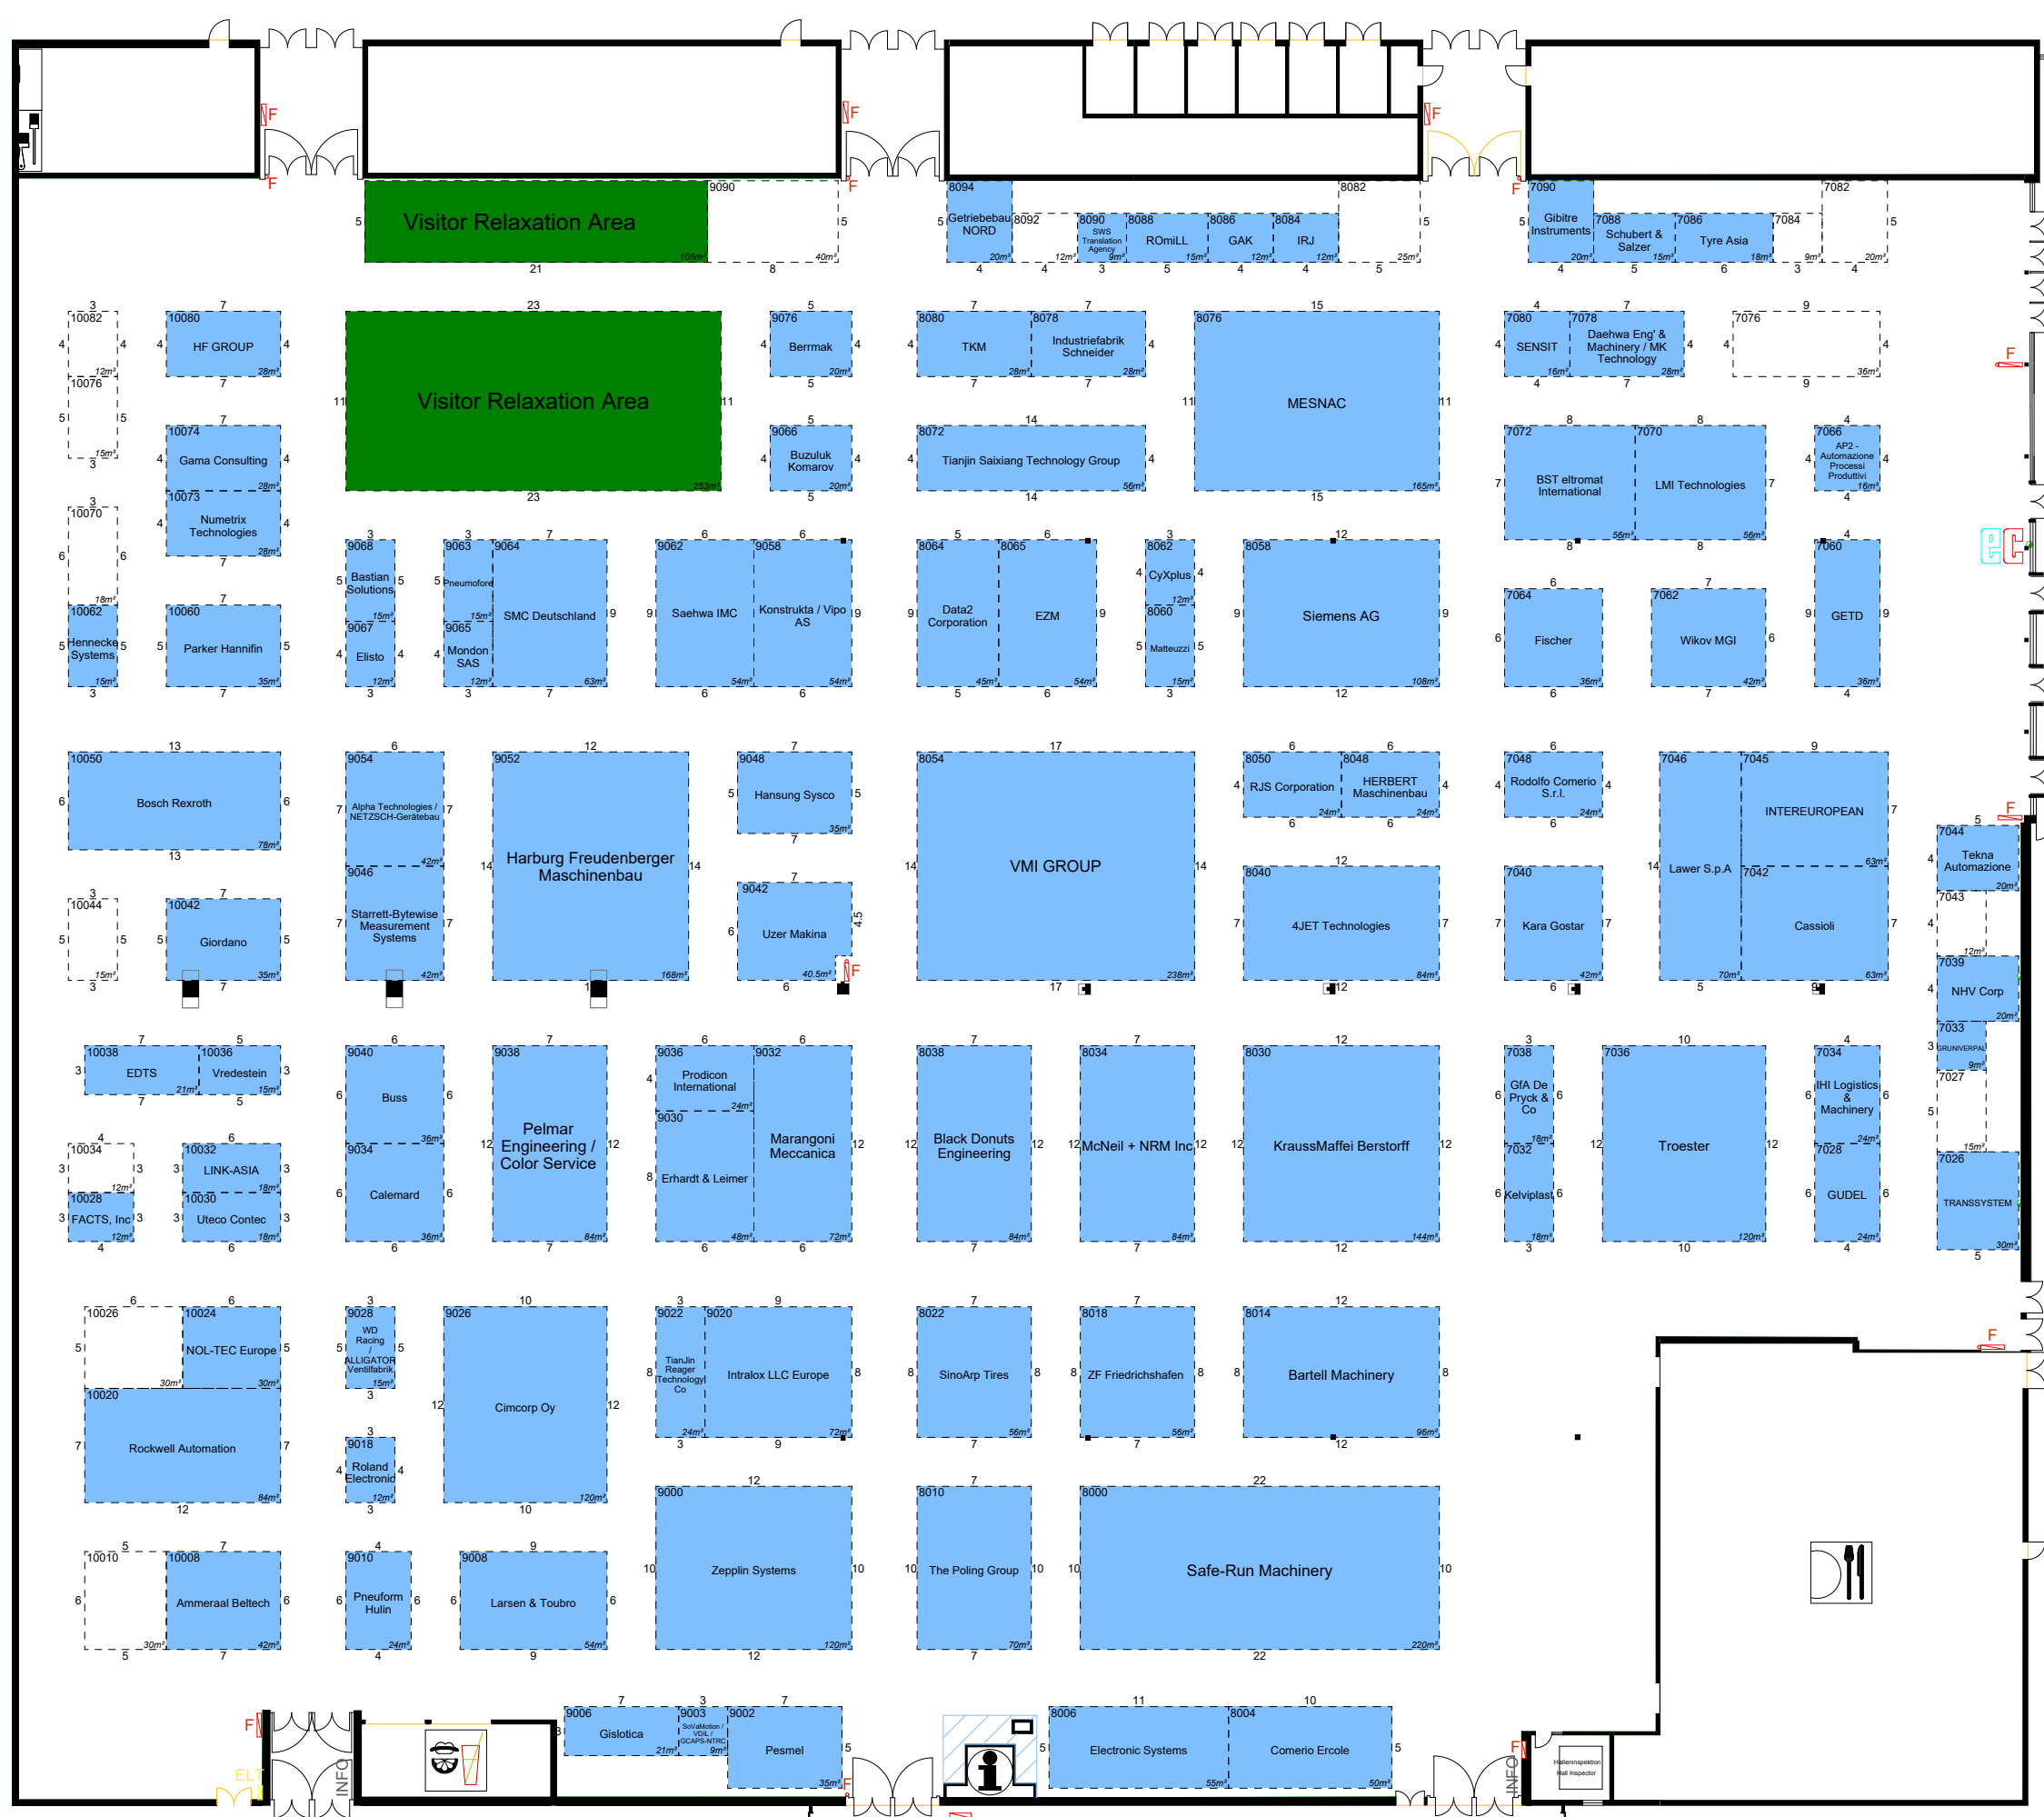

tire technology EXPO 2019

5 - 7 MARCH 2019
DEUTSCHE MESSE
HALLS 19, 20 & 21

MAIN ENTRANCE
CONFERENCE & EXHIBITION