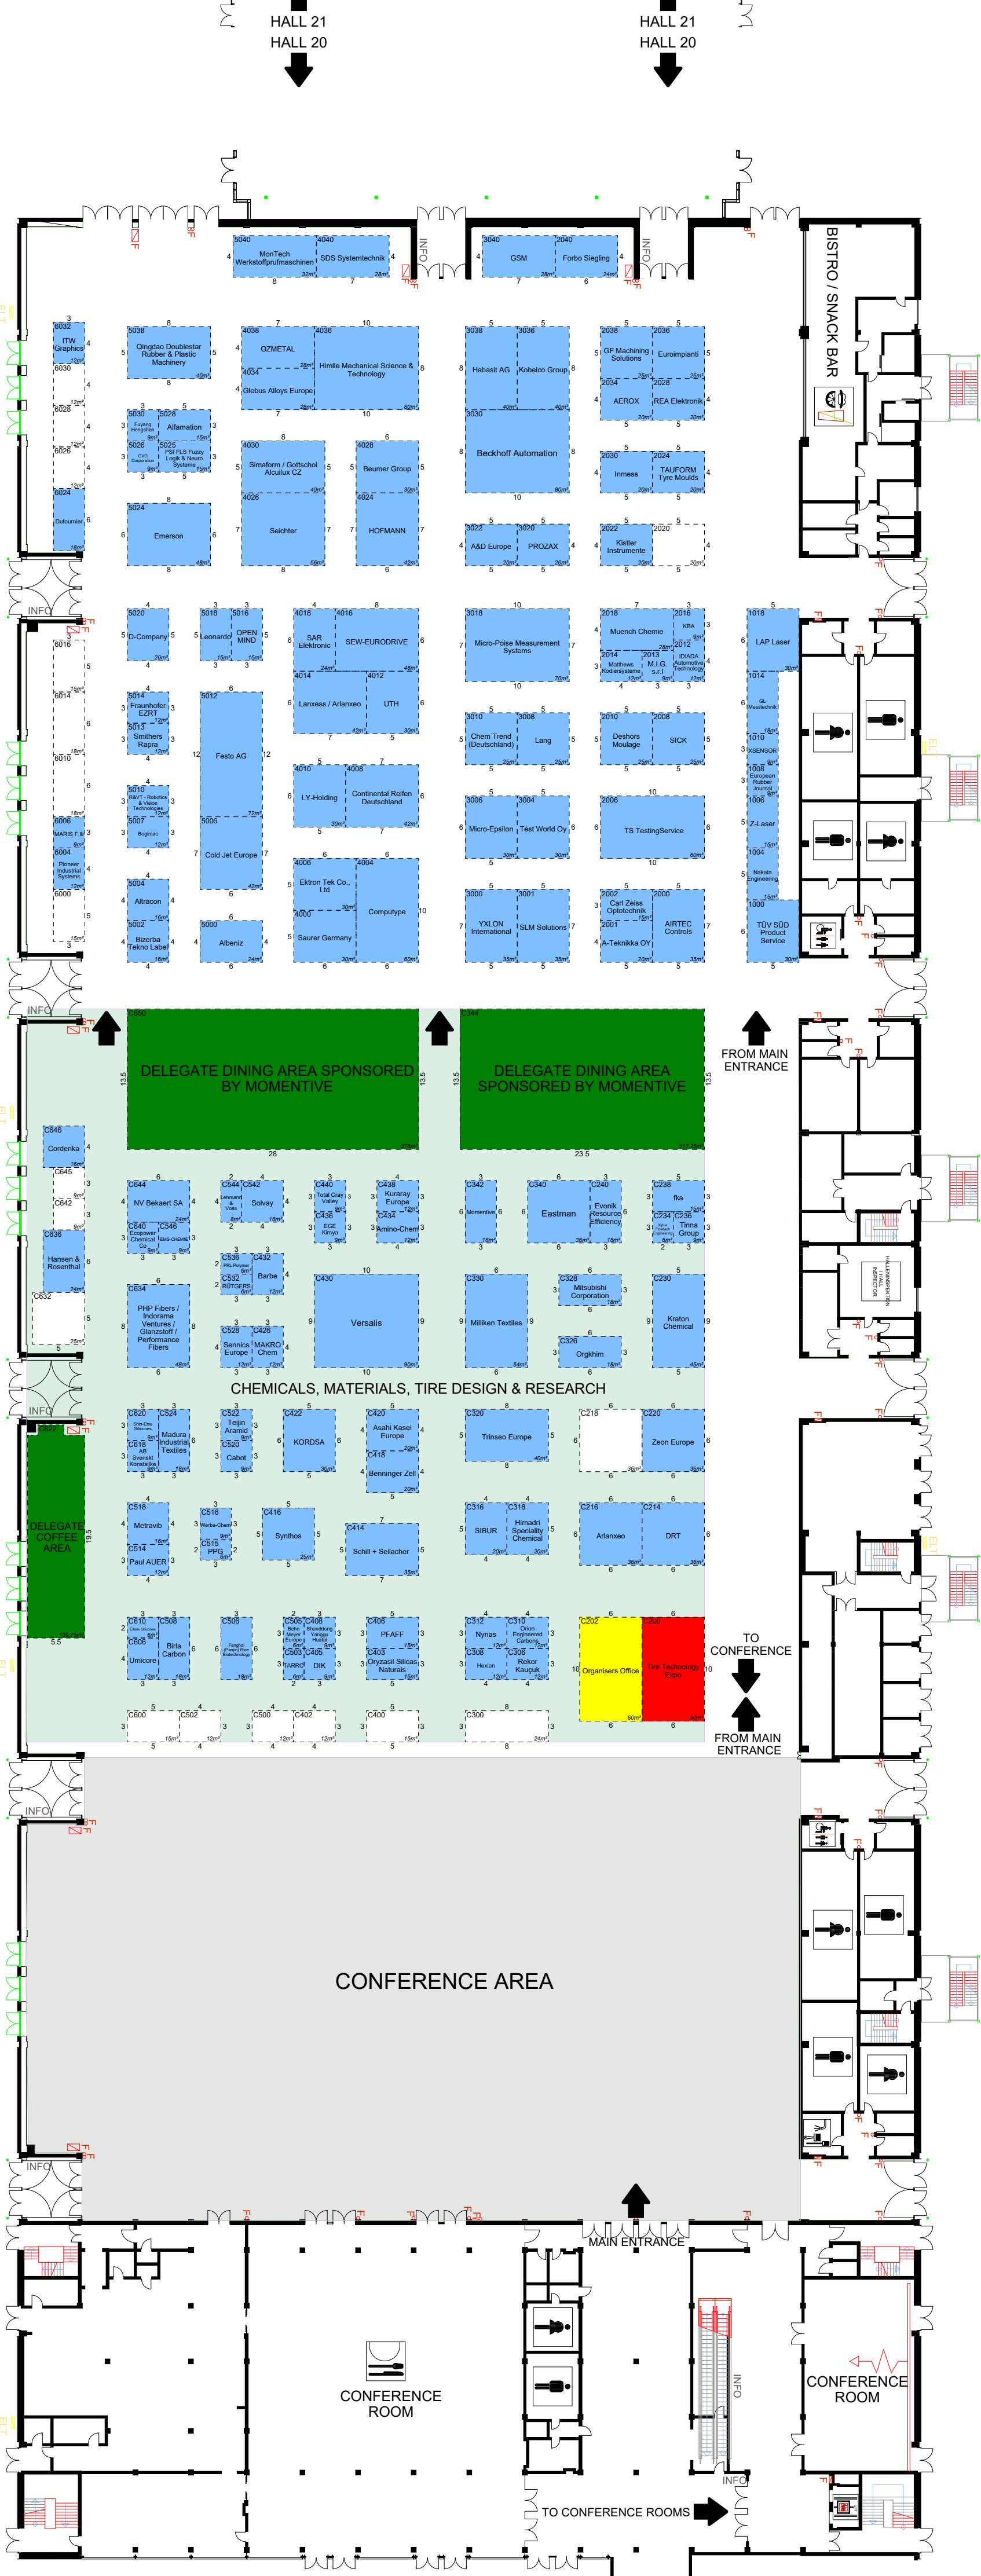

tire technology EXPO 2019

5 - 7 MARCH 2019
DEUTSCHE MESSE
HALLS 19, 20 & 21

MAIN ENTRANCE
CONFERENCE & EXHIBITION